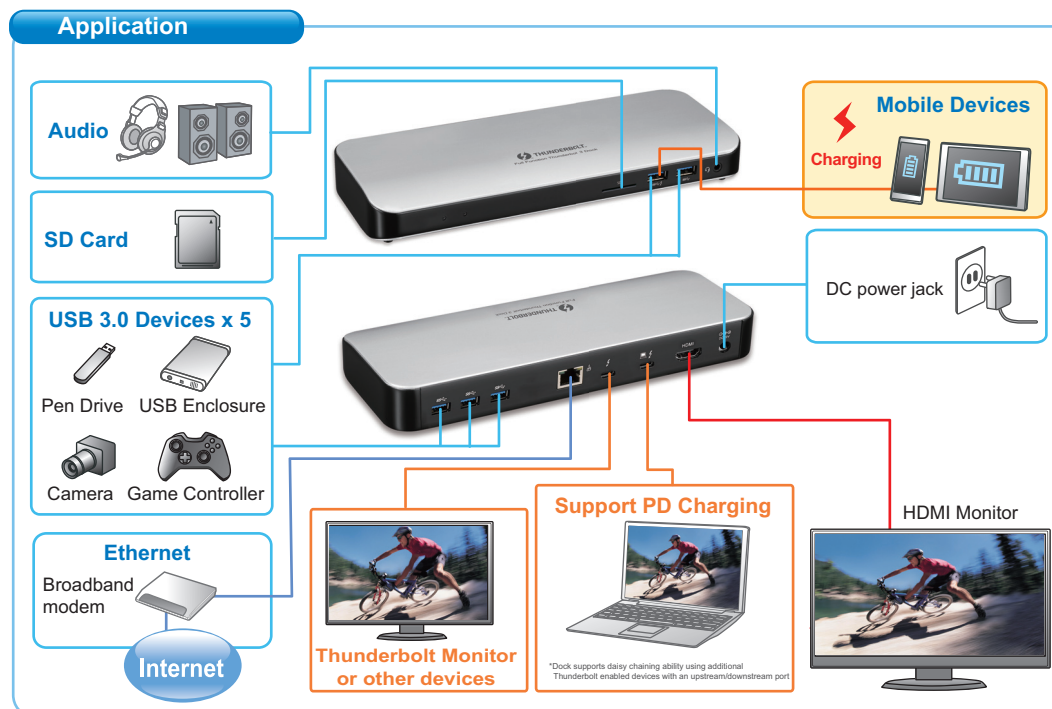

DBB1230

GOOD WAY TECHNOLOGY CO., LTD.

3F, No. 135, Ln. 235, Baociao Rd., Sindian Dist., New Taipei City 231, Taiwan
Tel: 886-2-8919-1200 Fax: 886-2-8919-1220~1
<http://www.goodway.com.tw> E-mail: sales@goodway.com.tw