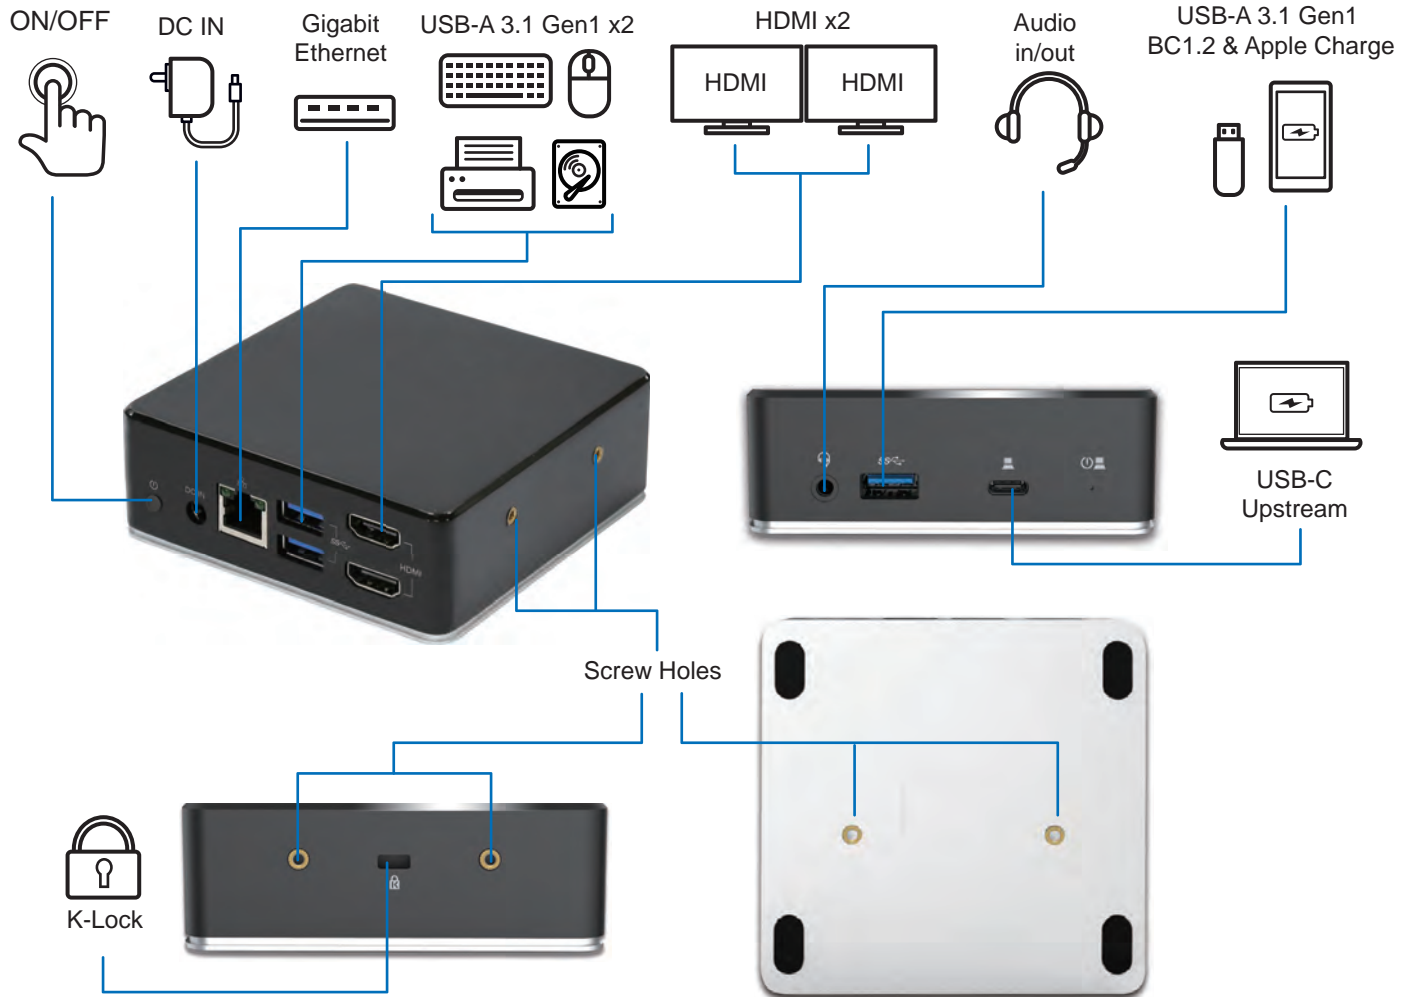

USB-C Multi-Mount Dock

DUD2260

USB-C Universal Multi-Mount Dock

Best Compatibility

Compatible with all Thunderbolt™, USB-C, USB ports, and cross-platform supported with macOS®, Windows® and Chrome OS™.

Power Delivery

Power Delivery

Power delivery to charge your notebook, never need an extra power supply.

Dual 1080p Display

Support up to dual 1080p displays to do multi-task for productivity.

Multiple Mounting

VESA mount on the monitor

Mounting on the monitor arm

Mounting on the desk

Mounting under the desk

Application:

Specification:

USB-C Upstream port		1
Video Out		HDMI 1.4 x 2
Max. Resolution		Dual 1080P
USB Downstream port	USB-A 3.1 Gen1	2
	USB-A 3.1 Gen1 BC 1.2	1
Audio	Headset	1
Ethernet	10/100/1000Mbps	1
Power Adapter		20V/5A
Max. PD Charging		85W
Operation Temperature		0 to 40 °C
Storage Temperature		-20 to 70 °C
Dimension (L x W x H)		950 x 950 x338 mm