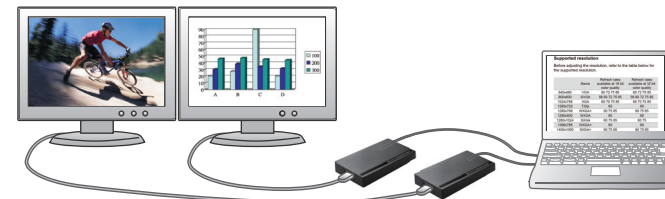

Using Dual Adapters (Extended Mode)

GOOD WAY TECHNOLOGY CO., LTD.

3F, No. 135, Ln. 235, Baociao Rd., Sindian Dist., New Taipei City 231, Taiwan

Tel: 886-2-8919-1200 Fax: 886-2-8919-1220~1

http://www.goodway.com.tw E-mail:sales@goodway.com.tw