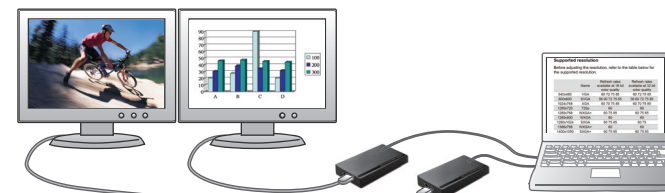

Using Dual Adapters (Extended Mode)

GOOD WAY TECHNOLOGY CO., LTD.

3F, No. 135, Ln. 235, Baociao Rd., Sindian Dist., New Taipei City 231, Taiwan

Tel: 886-2-8919-1200 Fax: 886-2-8919-1220~1

http://www.goodway.com.tw E-mail:sales@goodway.com.tw