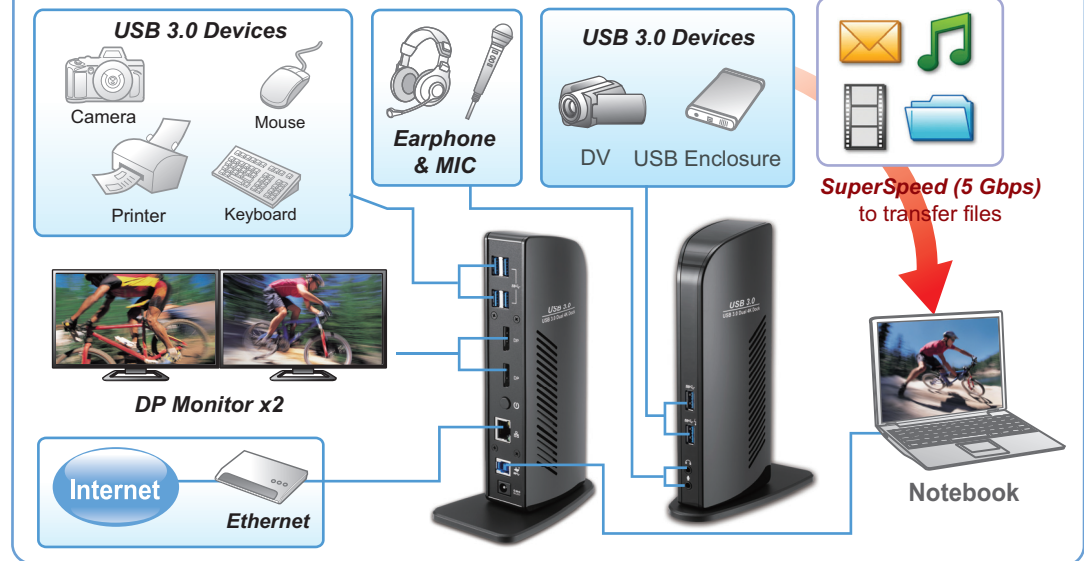

Application

GOOD WAY TECHNOLOGY CO., LTD.

3F, No.135, Lane 235 Pau Chiao Rd., Hsin Tien, Taipei County, Taiwan
Tel: 886-2-8919-1200 Fax: 886-2-8919-1220~1
<http://www.goodway.com.tw> E-mail:sales@goodway.com.tw