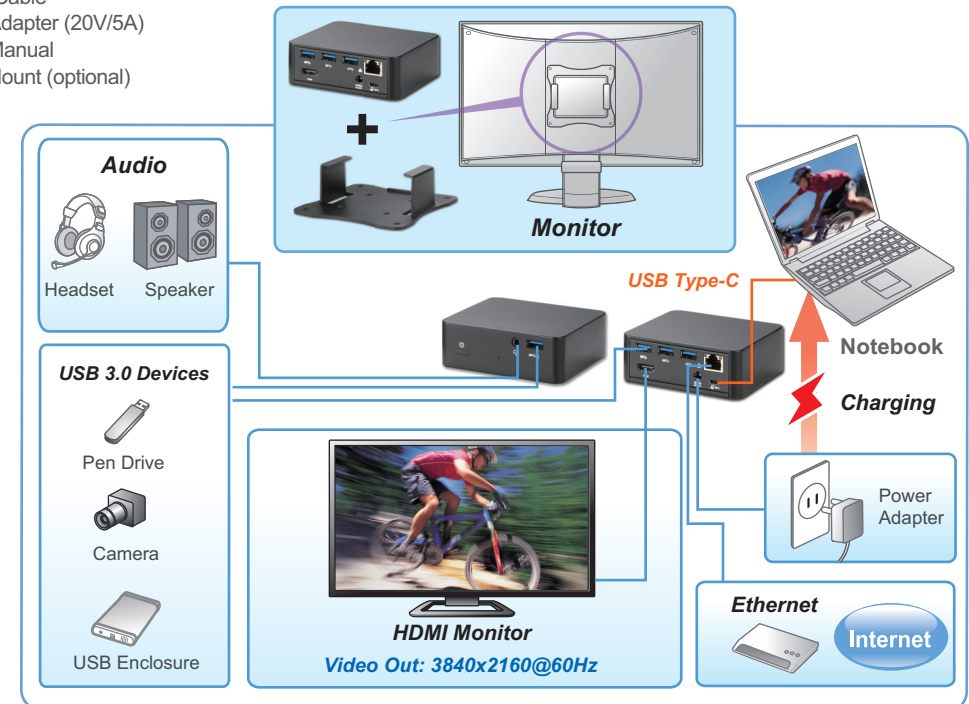

DUD1230

GOOD WAY TECHNOLOGY CO., LTD.

3F, No.135, Lane 235 Pau Chiao Rd., Hsin Tien, Taipei County, Taiwan
Tel: 886-2-8919-1200 Fax: 886-2-8919-1220-1
<http://www.goodway.com.tw> E-mail:sales@goodway.com.tw