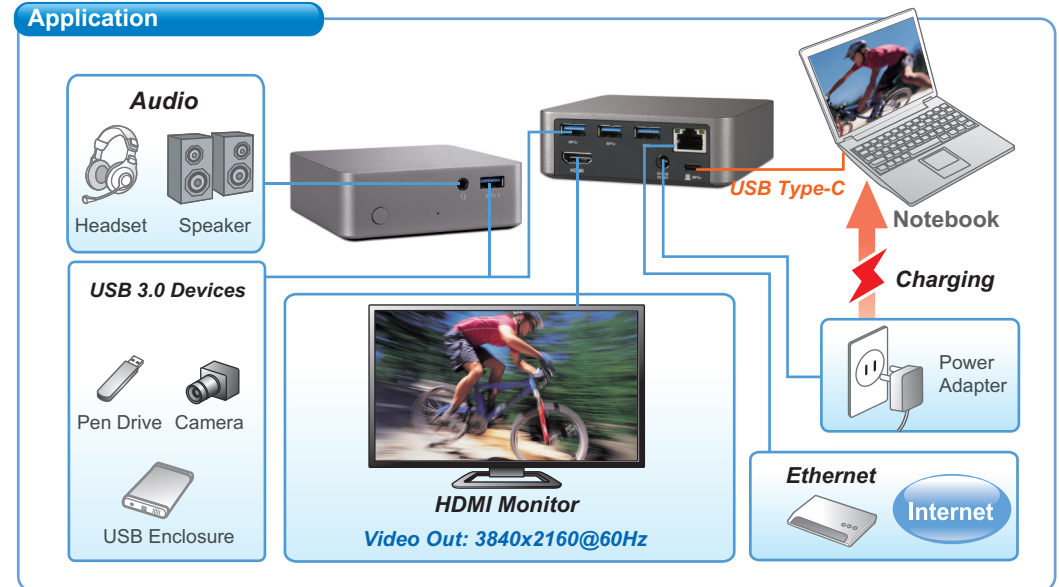

Application

GOOD WAY TECHNOLOGY CO., LTD.

3F, No.135, Lane 235 Pau Chiao Rd., Hsin Tien, Taipei County, Taiwan
Tel: 886-2-8919-1200 Fax: 886-2-8919-1220-1
<http://www.goodway.com.tw> E-mail:sales@goodway.com.tw