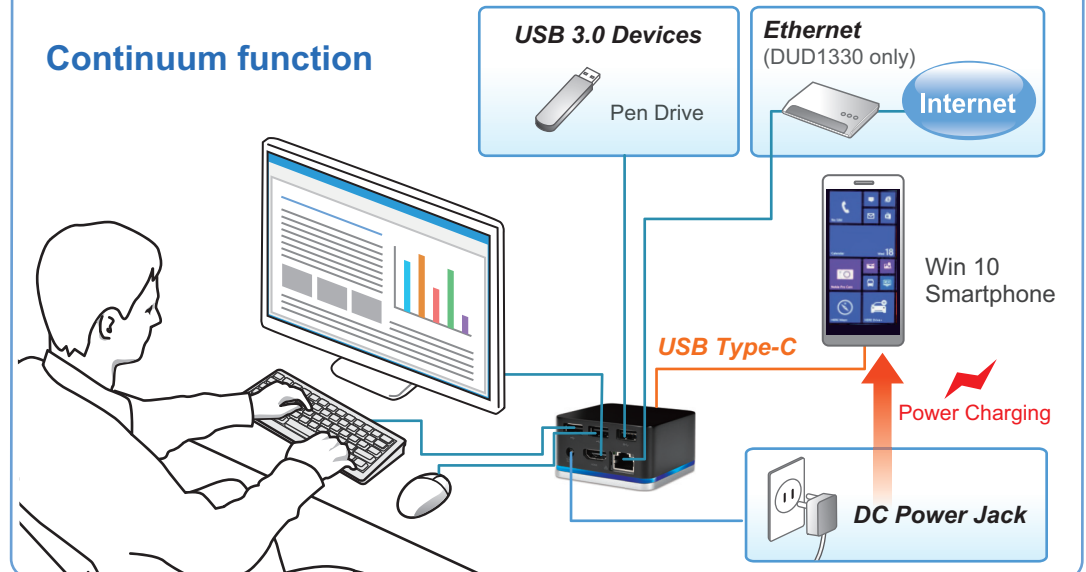

Application

Continuum function

GOOD WAY TECHNOLOGY CO., LTD.

3F, No.135, Lane 235 Pau Chiao Rd., Hsin Tien, Taipei County, Taiwan

Tel: 886-2-8919-1200 Fax: 886-2-8919-1220~1

http://www.goodway.com.tw

E-mail:sales@goodway.com.tw