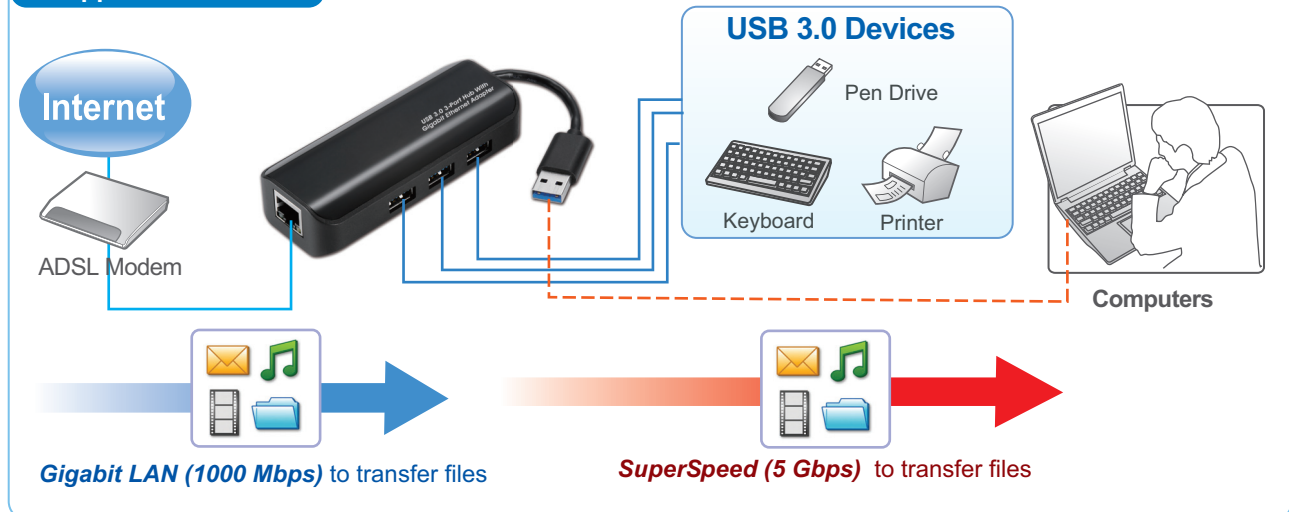

USB 3.0 3-Port Hub with Giga Ethernet

USB 3.0 3-Port hub with Gigabit Ethernet adapter is compliant with USB 3.0 specification and backwards compatible with USB 2.0 specification. It is two applications in the product. You can be through USB interface to access USB 3.0 Hub and Giga Ethernet at the same time. Stylish design and slim type make you easy hand carry.

Features

- USB 3.0 Giga LAN with 3 ports USB 3.0 HUB
- Small design make users easy hand carry.
- Support wake-on-LAN function
- Support Green Ethernet
- Support IEEE 802.3az(Energy Efficient Ethernet)
- Support IPV4/IPV6 pack Checksum Offload Engine(COE) to reduce CPU loading
- Support USB 3.0 ports hub with BC1.2 compatible.
- It works with Window[®] XP, Windows[®] Vista, Windows[®] 7, Windows[®] 8, Windows[®] 8.1, Windows[®] 10, Mac OS[®]
- Bus-powered or self-powered with power adapter

Specifications

USB	Upstream port x 1 (USB Type A plug) Downstream port x 3 (USB Type A receptacles) Compliance: USB 3.0
LAN	RJ-45 x 1 (Ethernet 10/100/1000M Gigabit) Complies with the Full-duplex with flow control and Half-duplex with backpressure operation
Power Supply	Input : 100~240V, 50Hz-60Hz Output: 5V/2.5A (option)
LED	Green and Yellow LED for Ethernet Connection indication
Housing	Size (Lx W x H) : 210 x 42 x 23.4 mm approx. Material : plastic Weight : 60g approx.
Power Mode	Bus-powered : 3.3V/500mA Self-powered : 5V/2.5A (option) Adapter : (option) Input : 100~240V, 50Hz ~60Hz Output : 5V/2.5A
Working Environment	Operation temperature : 0 ~ 40 °C Storage temperature : -20 ~ 70 °C Certification : FCC, CE

Package Contents

- USB 3.0 3-port Hub with Gigabit Ethernet Adapter x1
- Power adapter (option) x1
- CD (Driver & User's Manual) x1
- Quick Installation Guide x1

Application

GOOD WAY TECHNOLOGY CO., LTD.