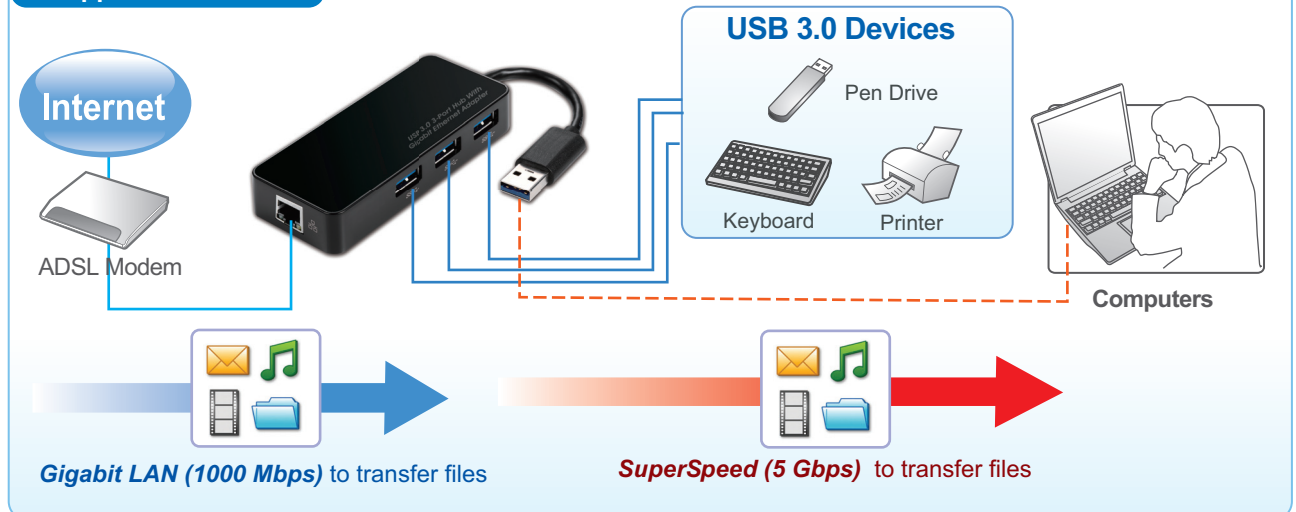

Application

GOOD WAY TECHNOLOGY CO., LTD.

3F, No. 135, Ln. 235, Baociao Rd., Sindian Dist., New Taipei City 231, Taiwan <http://www.goodway.com.tw>
Tel: 886-2-8919-1200 Fax: 886-2-8919-1220-1 E-mail:sales@goodway.com.tw