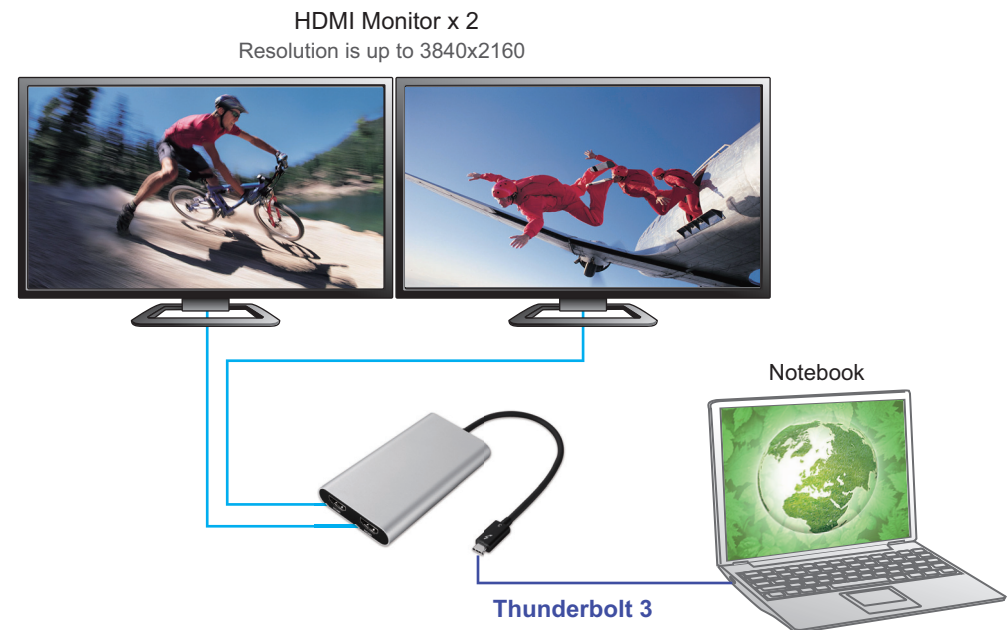

Application

GOOD WAY TECHNOLOGY CO., LTD.

3F, No. 135, Ln. 235, Baociao Rd., Sindian Dist., New Taipei City 231, Taiwan
Tel: 886-2-8919-1200 Fax: 886-2-8919-1220~1