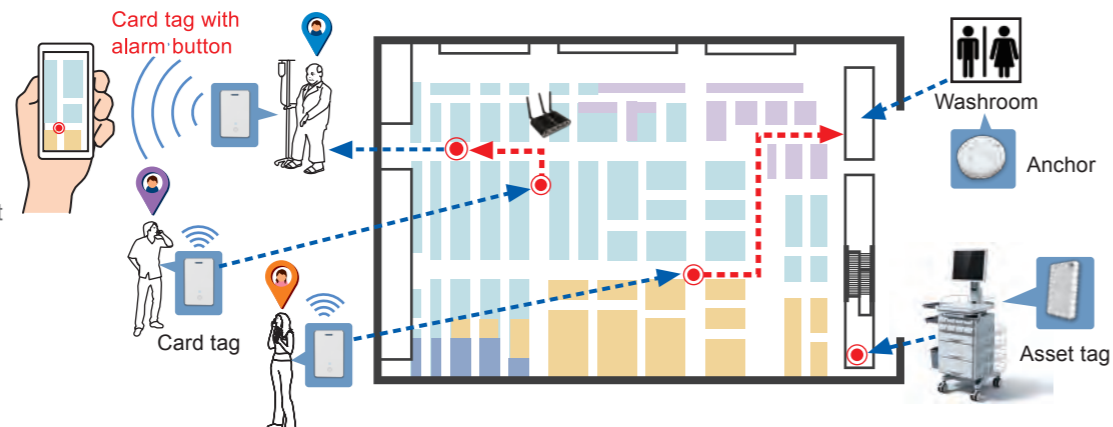

Hybrid Wireless / Wired
Wireless or Wired connection to the host is supported.

Smart Connected
Booking, remote management, and reporting via cloud APIs.

Dock-on-approach
Securely pair the laptop & dock as the user walk up.

Securely disconnects
Connection ended and screens blanked on departure.

Smart Tracing

Smart indoor positioning solution

- Battery-powered anchor, easy OT operation
- Support contact tracing & geofence API integration
- Support both on-premise and PaaS deployment

Smart Hospital

- Navigate visitors to find washroom or patients.
- Help medical staffs find lost medical equipment.
- Patient status update to nursing station for early management.

USB-C Smart Dock

Simple and fast deployment of massive devices in the workspace with reliable wireless mesh technologies