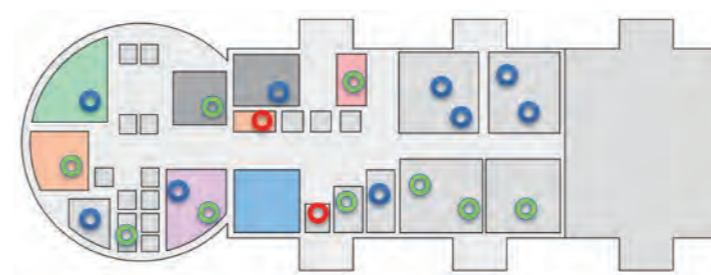

Front

Rear

Cluster-tree mesh structure endowing network extension to limitless, worry-free of network capacity.

Desk Management for Hybrid Office

Desk management for hybrid office

SmartDock ID	Status	Location	Power	InUse	Error	USB1	USB2	USB3	USB-C	HDMI	Display1	Display2	Audio	Ethernet
SmartDock_1399	🟢	Main Office	🔌	👤	⚠️	🔌	🔌	🔌	🔌	📺	🖥️	🖥️	🔊	🌐
SmartDock_C432	🟢	Main Office	🔌	👤	⚠️	🔌	🔌	🔌	🔌	📺	🖥️	🖥️	🔊	🌐
SmartDock_ABCE	🟢	Main Office	🔌	👤	⚠️	🔌	🔌	🔌	🔌	📺	🖥️	🖥️	🔊	🌐