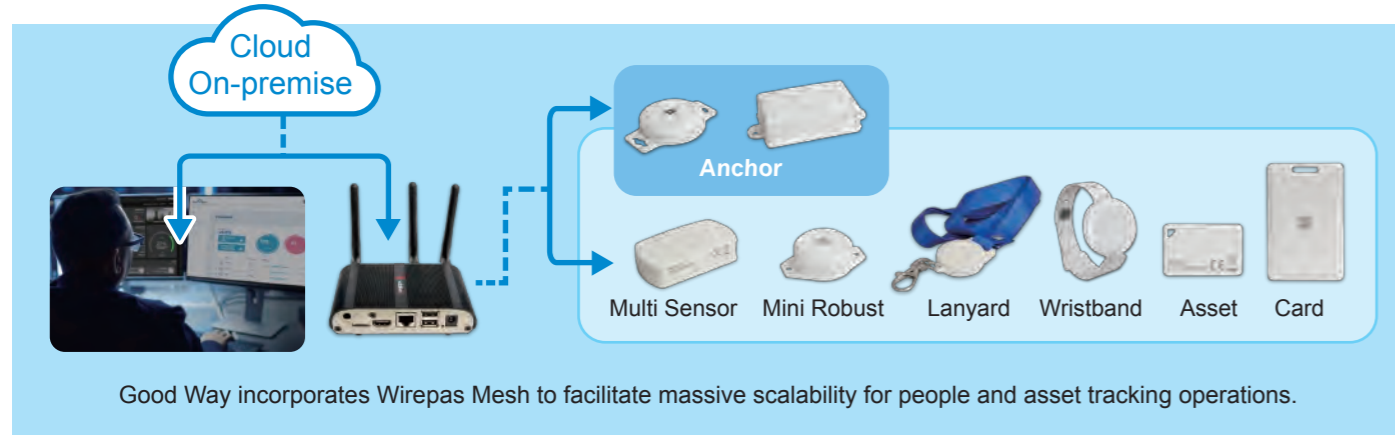

Hybrid Wireless / Wired
Wireless or Wired connection to the host is supported.

Smart Connected
Booking, remote management, and reporting via cloud APIs.

Dock-on-approach
Securely pair the laptop & dock as the user walk up.

Securely disconnects
Connection ended and screens blanked on departure.

Smart Tracing

Smart indoor positioning solution

- Battery-powered anchor, easy OT operation
- Support contact tracing & geofence API integration
- Support both on-premise and PaaS deployment