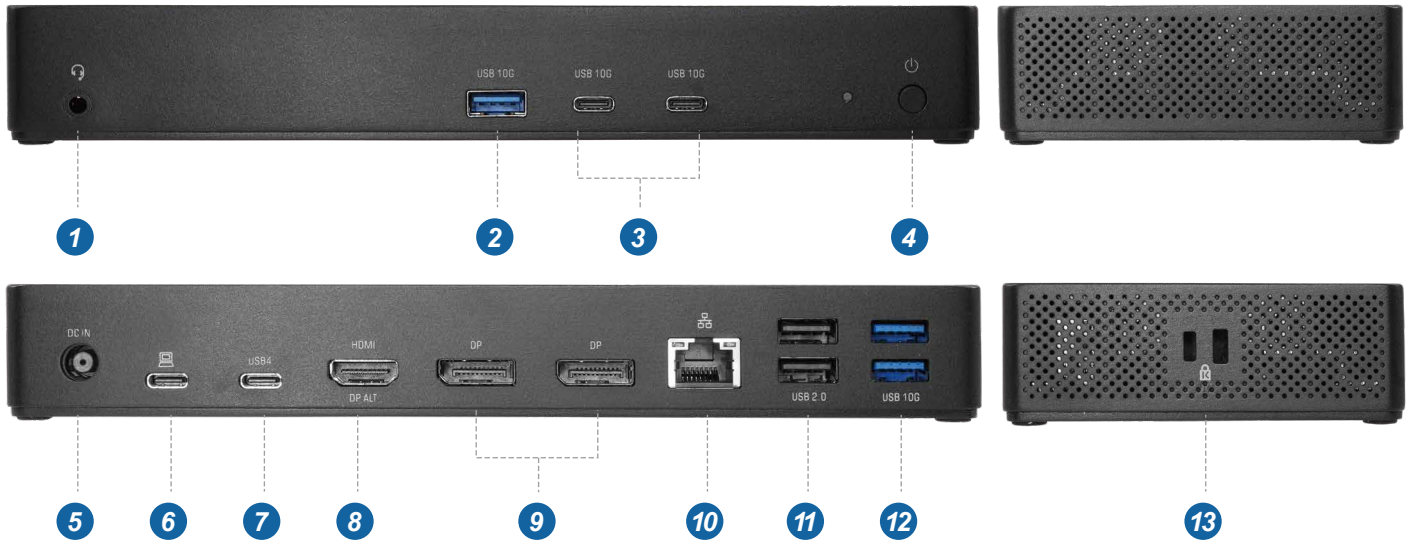

# True USB4 MST Dock

*DU47620*

Unleash the true power of USB4 with the TrueUSB4 MST Dock DU47620B1.

Engineered for professionals who demand ultimate speed, versatility, and visual performance, this cutting-edge dock brings together USB4's 40Gbps bandwidth with advanced MST technology. The result is a single, sleek solution that transforms laptop into a powerhouse of connectivity. Driving up to four 8K displays, delivering lightning-fast data transfer, and keeping fully powered with 96W PD 3.1 charging. Designed for creators, gamers, and innovators alike, the TrueUSB4 MST Dock DU47620B1 ensures desk stays future-ready with seamless expansion, elegant design, and uncompromising performance.

## **Feature**

- Power up to four 8K60 displays, delivering breathtaking clarity and expansive screen real estate for creators, traders, and professionals.
- True USB4 unlocks 40Gbps bandwidth for lightning-fast transfers and smooth performance with even the most demanding devices.
- With 96W PD 3.1 charging and smart power distribution, your laptop and peripherals stay fully energized for uninterrupted productivity.
- Equipped with HDMI 2.1, DP 1.4, USB-A/C, Ethernet, and audio, this dock consolidates every connection you need into one sleek solution.
- Advanced MST chipsets ensure stable multi-stream support and future-ready compatibility with USB4 and Thunderbolt 4 systems.

# True USB4 MST Dock

- 1** 3.5mm TRRS Audio Jack
- 2** USB-A 10Gbps
- 3** USB-C 10Gbps
- 4** Power Button
- 5** DC Jack
- 6** USB-C Upstream
- 7** USB-C, USB4
- 8** HDMI Port
- 9** DisplayPort
- 10** RJ45
- 11** USB-A 5G
- 12** USB-A 2.0