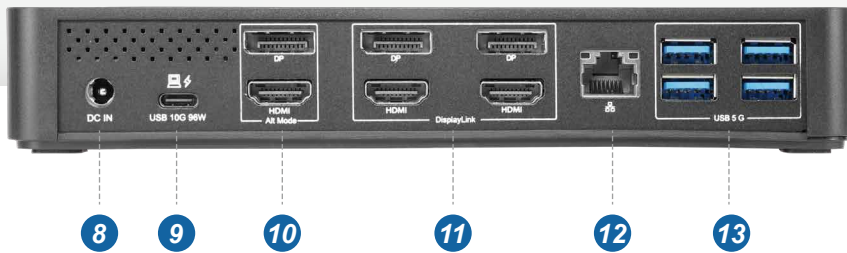

## USB-C Triple 4K Display Docking Station

DUD3501 is a universal docking station for laptop with triple 4k displays that extends your productivity across up to three screens. Docking station has legacy display ports in HDMI2.0 or DP1.2 that have maximum resolution up to 3 x 4K60 display for various applications of information surveying, video conferencing & presentation, programming, media creativity, CAD drawing, engineering. USB-C uplink connecting the laptop supports PD96W to charge laptop as well as PD20W at USB-C downlink for USB accessory and to charge a smart phone. SD4.0 card reader provides a simple and convenient interface to access SD storage without needing additional SD card reader. Horizontal layout is easy for the cable management and the dock placement over the desktop.

# USB-C Triple 4K Display Docking Station

- 1** Kensington Lock
- 2** Power Indicator LED (Blue) x 1
- 3** Indicator LED (Green) x 1
- 4** Audio Out  
(Headphone: 3.5mm TRS x 1)
- 5** Audio In  
(MIC: 3.5mm TRS x 1)
- 6** SD4.0 card reader x 1
- 7** To accessory,  
20W charging (USB-C 10G x 1)
- 8** Power In  
(135W, 20V/6.75A)
- 9** To Host,  
96W charging (USB-C 10G x 1)
- 10** Display Output Alt  
(DP1.2/HDMI2.0 x 1)
- 11** Display Output  
(DP1.2/HDMI2.0 x 2)
- 12** To network  
(1GbE LAN x 1)
- 13** USB Extension  
(USB-A 5G x 4)
- 14** Power On button

## Specification

Model	DUD3501
Description	USB-C Triple 4K Display Docking Station
Total Ports	16
Maximum Display	3x Display
Maximum Resolution	3x 4K60
Legacy Display Port	3x DP1.2 / HDMI2.0
USB-C Upstream	1x USB 10G
USB-C Downstream	1x USB-C 10G, 4x USB-A 5G
SD Card Reader	1x SD4.0
Audio Jack	1x 3.5mm TRS Headphone, 1x 3.5mm TRS Microphone
PD	PD96W (USB-C uplink), PD20W (USB-C downlink)