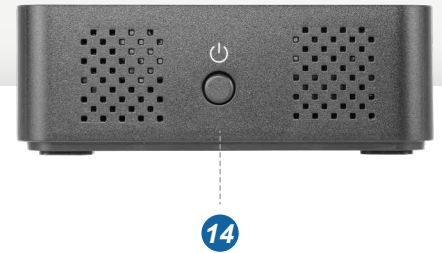

## USB-C Triple 4K Display Docking Station

DUD3501 is a universal docking station for laptop with triple 4k displays that extends your productivity across up to three screens. Docking station has legacy display ports in HDMI2.0 or DP1.2 that have maximum resolution up to 3 x 4K60 display for various applications of information surveying, video conferencing & presentation, programming, media creativity, CAD drawing, engineering. USB-C uplink connecting the laptop supports PD96W to charge laptop as well as PD20W at USB-C downlink for USB accessory and to charge a smart phone. SD4.0 card reader provides a simple and convenient interface to access SD storage without needing additional SD card reader. Horizontal layout is easy for the cable management and the dock placement over the desktop.

# USB-C Triple 4K Display Docking Station

- 1** Kensington Lock
- 2** Power Indicator LED (Blue) x 1
- 3** Indicator LED (Green) x 1
- 4** Audio Out  
(Headphone: 3.5mm TRS x 1)
- 5** Audio In  
(MIC: 3.5mm TRS x 1)
- 6** SD4.0 card reader x 1
- 7** To accessory,  
20W charging (USB-C 10G x 1)
- 8** Power In  
(135W, 20V/6.75A)
- 9** To Host,  
96W charging (USB-C 10G x 1)
- 10** Display Output Alt  
(DP1.2/HDMI2.0 x 1)
- 11** Display Output  
(DP1.2/HDMI2.0 x 2)
- 12** To network  
(1GbE LAN x 1)
- 13** USB Extension  
(USB-A 5G x 4)
- 14** Power On button

## Specification

Model	DUD3501
Description	USB-C Triple 4K Display Docking Station
Total Ports	16
Maximum Display	3x Display
Maximum Resolution	3x 4K60
Legacy Display Port	3x DP1.2 / HDMI2.0
USB-C Upstream	1x USB 10G
USB-C Downstream	1x USB-C 10G, 4x USB-A 5G
SD Card Reader	1x SD4.0
Audio Jack	1x 3.5mm TRS Headphone, 1x 3.5mm TRS Microphone
PD	PD96W (USB-C uplink), PD20W (USB-C downlink)