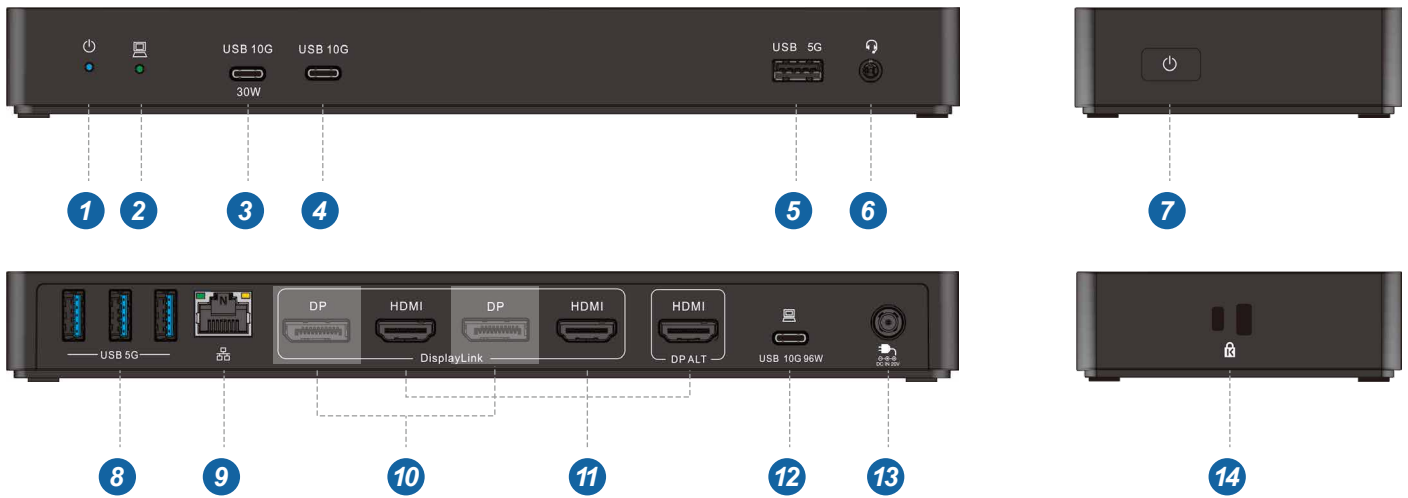

### DUD3950

The DUD3950 delivers outstanding content extension performance to an impressive five displays, supporting up to 4K60Hz via its two DP and three HDMI video ports, significantly enhancing productivity and convenience with versatile video connectors. With power delivery of up to 96W to the laptop, this dock also provides 30W simultaneous charging for any USB-C device, greatly improving work efficiency. Furthermore, the DUD3950 supports extensive USB peripheral connectivity with four USB-A ports and two USB-C ports, while its built-in RJ45 connector and audio jack ensure a reliable workplace setup. The DUD3950 is an exceptional companion for professionals managing multitasking environments, enabling them to achieve higher performance effortlessly.

### Feature

- 2×DP and 3×HDMI ports extend five displays at 4K60Hz resolution.
- USB-C UFP delivers 96W for laptop power without a laptop power brick.
- Robust extension with abundant USB DFP: 4×USB-A 5G ports and 2×USB-C 10G ports (one with PD30W) for USB accessory connections.
- Integrated Ethernet 2.5GbE RJ45 connector and audio jack for more applications.
- The flat, horizontal design streamlines your workspace and enhances cable management.
- A laptop with one available port (USB-A, USB-C, USB4, or Thunderbolt™ 3/4).

# USB-C 5×4K Display Docking Station

- 1** Power Indicator
- 2** Host Linked Indicator
- 3** USB-C 10G with PD30W
- 4** USB-C 10G
- 5** USB-A 5G
- 6** 3.5mm TRRS Audio Jack (Headphone/Microphone)
- 7** Power Button
- 8** USB-A 5G
- 9** 2.5GbE RJ45
- 10** DP
- 11** HDMI
- 12** USB-C to laptop
- 13** Power in
- 14** K-Lock

## Specification

<b>Model</b>	<b>DUD3950</b>
<b>Description</b>	<b>USB-C 5×4K Display Docking Station</b>
<b>Maximum Display</b>	5× 4K60Hz
<b>Legacy Display</b>	2× DP 3× HDMI
<b>USB-C Upstream</b>	1× USB-C 10G
<b>USB Downstream</b>	4× USB-A 5G 1× USB-C 10G 1× USB-C 10G (PD30W)
<b>LAN</b>	1× RJ45 (2.5GbE)
<b>Audio Jack</b>	1× 3.5mm TRRS
<b>PD</b>	PD96W
<b>Power Supply</b>	DC 135W