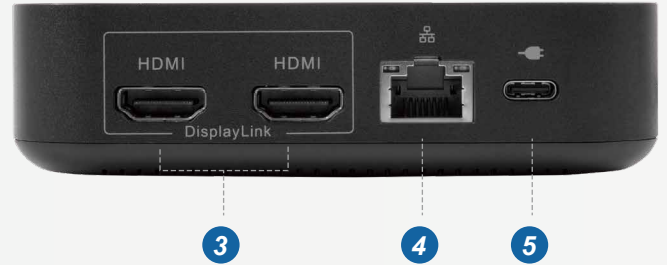

DUD7200 USB-C 12-in 1 Triple 4K HDMI Display Universal Mini Dock

1 USB-C 10G downlink x 2

2 HDMI x1 (4K60 display)

3 HDMI x2 (4K60 display)

4 RJ45 LAN 1GbpE x 1 (To network)

5 PD power in (Up to PD100W input)

6 USB-A 5G downlink x 4

7 Kensington Lock

8 3.5mm TRRS Audio jack x 1 (Headphone)

9 USB-C 10G 1m tethered cable to laptop

10 Indicator LED (Green) x 1 (PC uplink)

11 Indicator LED (Blue) x 1 (PD power in)