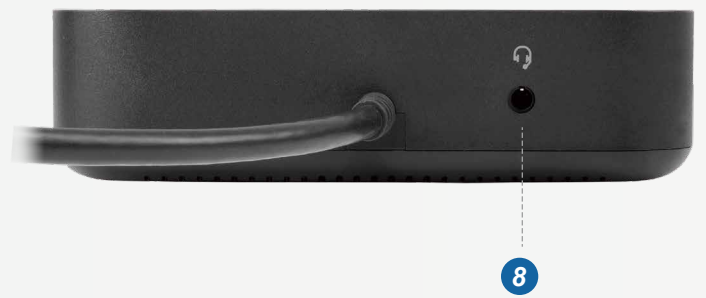

DUD7200 USB-C 12-in 1 Triple 4K HDMI Display Universal Mini Dock

1 USB-C 10G downlink x 2

2 HDMI x1 (4K60 display)

3 HDMI x2 (4K60 display)

4 RJ45 LAN 1GbpE x 1 (To network)

5 PD power in (Up to PD100W input)

6 USB-A 5G downlink x 4

7 Kensington Lock

8 3.5mm TRRS Audio jack x 1 (Headphone)

9 USB-C 10G 1m tethered cable to laptop

10 Indicator LED (Green) x 1 (PC uplink)

11 Indicator LED (Blue) x 1 (PD power in)