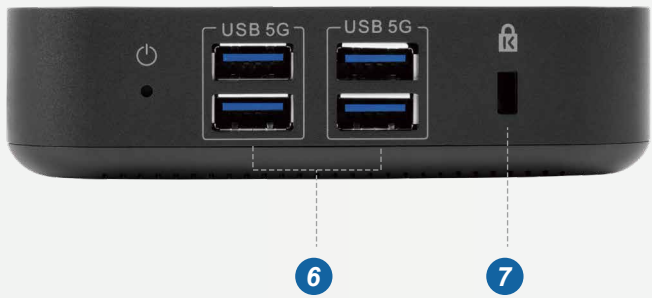

DUD7200

DUD7200 USB-C 12-in 1 Triple 4K HDMI Display Universal Mini Dock

DUD7200: The Triple 4K HDMI Display Universal Mini Dock- Perfect for Travel and Work. DUD7200 is a small, compact, and easy-to-carry USB-C triple display universal dock that's perfect for travel and work. It features three HDMI ports with resolutions up to 3x4K60 specified in HDMI2.0, so you can extend your laptop screen to three external monitors and boost your productivity. DUD7200 also includes a up to PD85W passthrough port that can charge your laptop while you're working, as well as dual USB-C downlink ports and four USB-A ports that can charge your smartphone, tablet, or other devices. There's also an audio combo port for video conferencing or listening to music, and a 1Gbps RJ45 port for reliable network access.

Feature

- Legacy triple display supported in resolution up to 3x4K60 as specified in HDMI2.0 to extend PC's screen to 3 external monitors at the same time.
- PD passthrough supplies up to PD85W to charge the laptop via 1m USB-C 10G tethered cable
- Dual USB-C 10G downlink ports to charge the smart phone, iphone, tablet, and other devices
- Quad USB-A 5G downlink ports to give sufficient power to USB accessories
- More Extension - 2x USB-C 10G ports and 4x USB-A 5G ports for your USB accessory connection
- An audio combo jack to your headphone for conferencing or listening to music
- Stable 1Gbps Ethernet port to access the network
- Compatibility – docking station compatible with Windows, Mac, and Chrome OS for your Windows, Macbook, Chromebook laptops
- VESA mounting design

DUD7200 USB-C 12-in 1 Triple 4K HDMI Display Universal Mini Dock

1 USB-C 10G downlink x 2

2 HDMI x1 (4K60 display)

3 HDMI x2 (4K60 display)

4 RJ45 LAN 1GbpE x 1 (To network)

5 PD power in (Up to PD100W input)