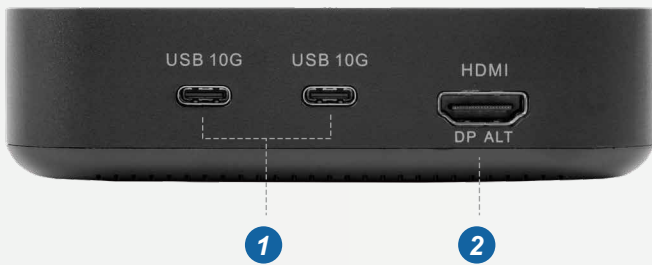

DUD7200 USB-C 12-in 1 Triple 4K HDMI Display Universal Mini Dock

1 USB-C 10G downlink x 2

2 HDMI x1 (4K60 display)

3 HDMI x2 (4K60 display)

4 RJ45 LAN 1GbpE x 1 (To network)

5 PD power in (Up to PD100W input)

6 USB-A 5G downlink x 4

7 Kensington Lock

8 3.5mm TRRS Audio jack x 1 (Headphone)

9 USB-C 10G 1m tethered cable to laptop

10 Indicator LED (Green) x 1 (PC uplink)

11 Indicator LED (Blue) x 1 (PD power in)