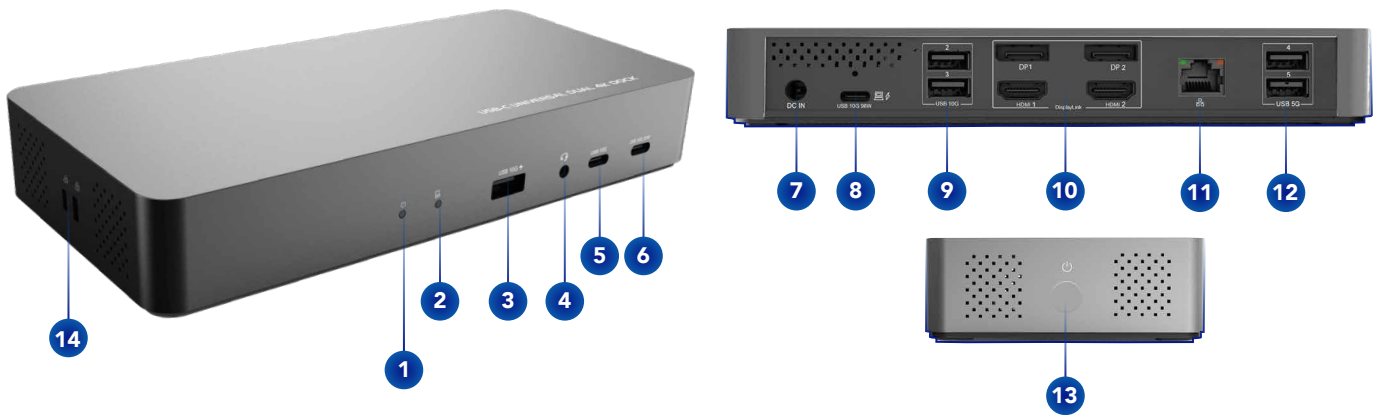

With a single USB-C cable, it powers and expands your workstation—keeping your desk clean and your workflow efficient.

KEY FEATURES

- Supports up to dual 4K60Hz displays via HDMI / DP
- Up to 96W USB-C power delivery for laptops
- Enterprise-ready Ethernet with WOL, PXE Boot & MAC Address Clone (supported on select notebook models)
- Sleek horizontal design with VESA mounting support

DUAL-MONITOR PERSONAL WORKSPACE

A single USB-C connection for dual displays, peripherals, and power in a clean workspace.

ENTERPRISE IT-MANAGED ENVIRONMENT

Supports PXE, WOL, and MAC pass-through for enterprise deployment and BYOD management.

USB-C UNIVERSAL

Dual 4K B2B Dock

- 1 Power Indicator
- 2 Access Indicator
- 3 USB-A 10G, BC1.2
- 4 3.5mmTRS Audio Jack
- 5 USB-C 10G 5V/1.5A
- 6 USB-C 10G with PD20W
- 7 Power in
- 8 To Host, USB-C 10G, DP, PD (up to 96W)
- 9 USB-A 5G + USB-A 10G (Dual Stack)
- 10 HDMI & DP
- 11 RJ45
- 12 USB-A 10G
- 13 Power Button
- 14 K-Slot

SPECIFICATIONS

Model	DUD7430	
Description	USB-C Universal Dual 4K B2B Dock	
USB Upstream	1× USB-C (USB 10Gbps + DP Alt Mode + PD up to 96W)	
USB Downstream	Front: <ul style="list-style-type: none">• 1× USB-C 10Gbps (PD 20W)• 1× USB-C 10Gbps (5V/1.5A)• 1× USB-A 10Gbps (BC1.2)	Rear: <ul style="list-style-type: none">• 2× USB-A 10Gbps• 2× USB-A 5Gbps
Legacy Video Port	2× HDMI 2.0 / 2× DisplayPort 1.2	
Max Resolution	Dual 4K60 (any combination of DP/HDMI)	
LAN	1× RJ45 Gigabit Ethernet(WOL / PXE / MAC Clone) *Supported on select notebook models.	
Audio	1× 3.5mm Combo Jack	
PD	Up to 96W (Host Charging)	
Power Supply	DC 135W (20V/6.75A)	
Working Environment	Operation Temp: 0°C ~ 40°C Storage Temp: -20°C ~ 70°C	
Dimension	202.85 × 95 × 32.6 mm	
Material	PC+ABS (UL94V0)	
Security	Kensington Lock VESA Mount Support	