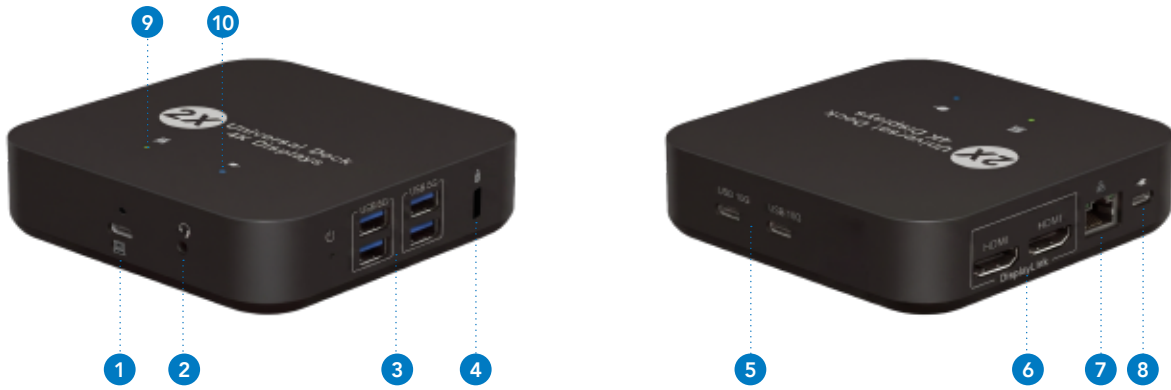

Hidden Design. High Performance.

USB-C 12-in-1 Dual 4K HDMI Universal Mini Dock

DUD7460 is a compact 12-in-1 USB-C universal dock built for modern hybrid workspaces. Featuring the DisplayLink DL6950 chipset, it easily expands any USB-C or Thunderbolt 4 laptop with dual 4K@60Hz HDMI displays. It provides flexible power options, supporting both bus-powered mobility and up to 85W PD pass-through charging to your host device. Packed with essential I/O ports (10Gbps USB-C, 5Gbps USB-A, Gigabit Ethernet, and Audio), VESA mount compatibility, and cross-platform support for Windows and macOS, the DUD7460 creates a secure, clutter-free, and highly productive workstation.

KEY FEATURES

- Integrates 12 ports including USB-C 10G, USB-A 5G, GbE, audio, and dual HDMI for ultimate connectivity.
- Drives dual 4K@60Hz external displays via the built-in DL6950 chipset for enhanced visuals.
- Offers flexible bus-powered operation and up to 85W pass-through laptop charging.
- Provides seamless cross-platform compatibility for USB-C and Thunderbolt 4 laptops on Windows and macOS.
- Features VESA mount support to create a clean, clutter-free workspace.
- Includes a Kensington lock slot to ensure physical device security.

SCENARIOS

Multi-Display Productivity

Dual 4K output maximizes efficiency for data analysis, multitasking, and visual tasks.

Clean Desk & Mobility

Bus-powered mode and VESA mount support keep your workspace tidy and ready for mobile working.

VIEWS

- 1 USB-C 10Gbps Upstream Port
- 2 3.5mm Combo Audio
- 3 USB-A 5Gbps
- 4 K-Lock
- 5 USB-C 10Gbps

- 6 HDMI 2.0
- 7 Gigabit RJ45
- 8 Power in
- 9 Access Indicator
- 10 Power Indicator

SPECIFICATIONS

Model	DUD7460
Upstream Port	1x USB-C 10Gbps
Video Output	2x HDMI 2.0 (Up to 2x 4K@60Hz)
USB Expansion	2x USB-C 10Gbps 4x USB-A 5Gbps
Network	1x Gigabit RJ45
Audio	1x 3.5mm Combo Audio
Power Delivery	Up to 100W Input 85W PD Pass-through
Design	Kensington K-Slot VESA Mount Support