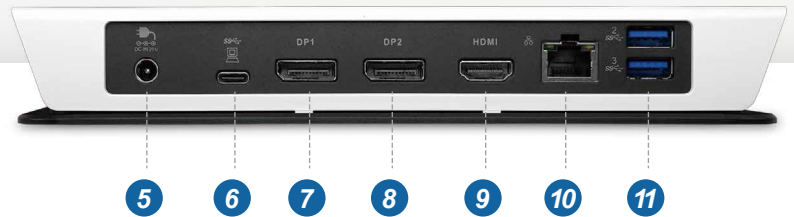

Smart Dock (Wireless)

- 1 Power Button
- 2 3.5mm TRRS Headphone Jack
- 3 USB-C Upstream 10G
- 4 USB-A Downstream 10G
- 5 DC Power In
- 6 USB-C Downstream 10G
- 7 DP1.2 Display
- 8 DP1.2 Display
- 9 HDMI2.0 Display
- 10 RJ45 1GbpE
- 11 2 xUSB-A Downstream 10G

Specification

Model	DUD8070
Description	USB-C Smart dock with IoT wireless version
Remote IT management	Cloud / Server to Wi-Fi
USB-C Upstream	USB10Gbps
Video output port	1x HDMI2.0, 2xDP1.2
Max. Displays	3x Displays
Max. Resolution	3x 2K60
USB Downstream	3x USB-A 10G 1x USB-C 10G
Audio in/out	1x
LAN	1GbE
PD	PD 65W
Power mode	Self-power

* All specs or samples are referenced for exhibitions only. Please contact our sales representatives for more information per your needs.

20230517_V1.0

GOOD WAY TECHNOLOGY CO., LTD.

3F, No. 135, Ln. 235, Baociao Rd., Sindian Dist., New Taipei City 231, Taiwan

Tel: 886-2-8919-1200 Fax: 886-2-8919-1220~1

www.goodway.com.tw

sales@goodway.com.tw