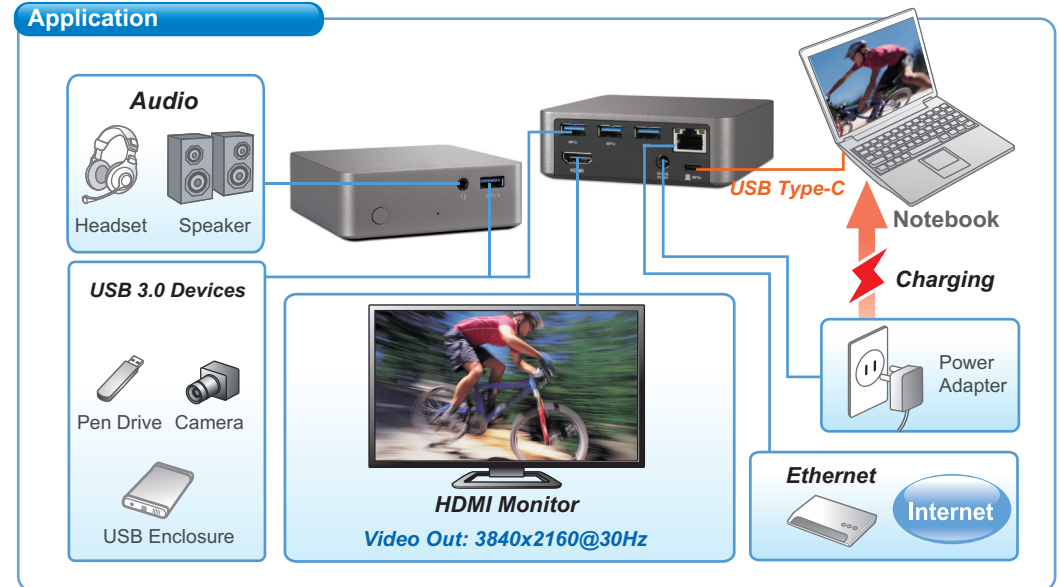

Application

GOOD WAY TECHNOLOGY CO., LTD.

3F, No.135, Lane 235 Pau Chiao Rd., Hsin Tien, Taipei County, Taiwan
Tel: 886-2-8919-1200 Fax: 886-2-8919-1220-1
<http://www.goodway.com.tw> E-mail:sales@goodway.com.tw