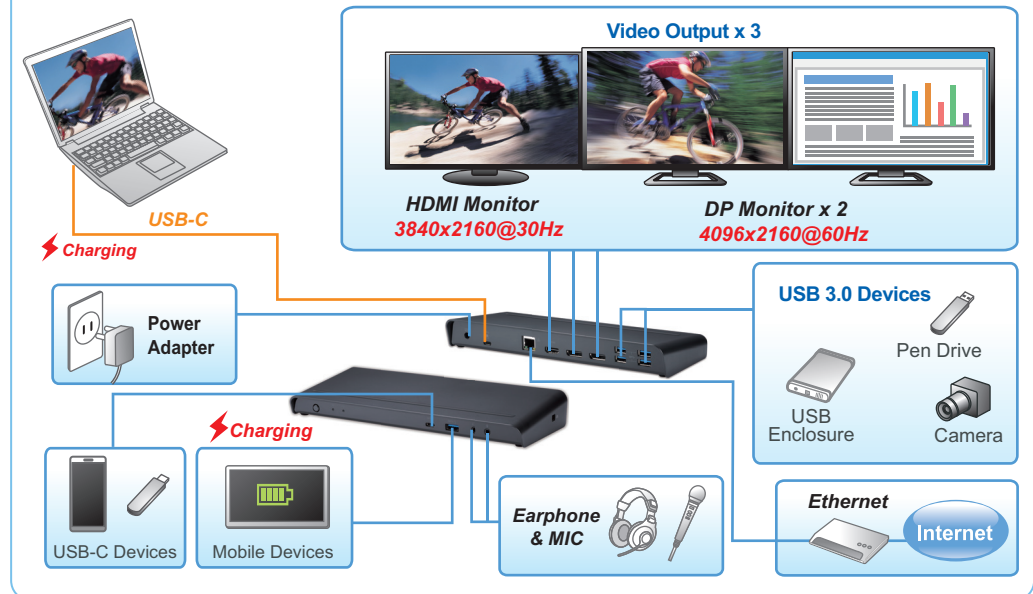

Application

GOOD WAY TECHNOLOGY CO., LTD.

3F, No. 135, Ln. 235, Baociao Rd., Sindian Dist., New Taipei City 231, Taiwan
Tel: 886-2-8919-1200 Fax: 886-2-8919-1220-1
http://www.goodway.com.tw E-mail:sales@goodway.com.tw

* Specification is subject to change without further notice.