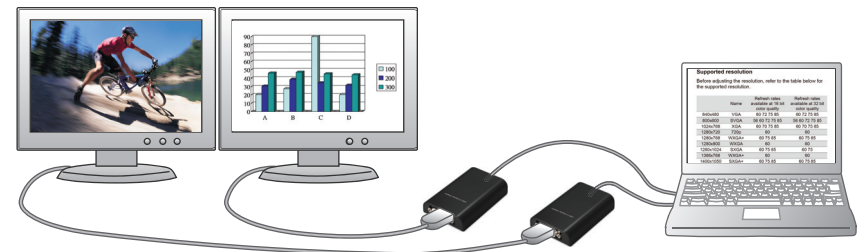

Using Dual Adapters (Extended Mode)

GOOD WAY TECHNOLOGY CO., LTD.

3F, No.135, Lane 235 Pau Chiao Rd., Hsin Tien, Taipei County, Taiwan

Tel: 886-2-8919-1200 Fax: 886-2-8919-1220-1

http://www.goodway.com.tw E-mail:sales@goodway.com.tw