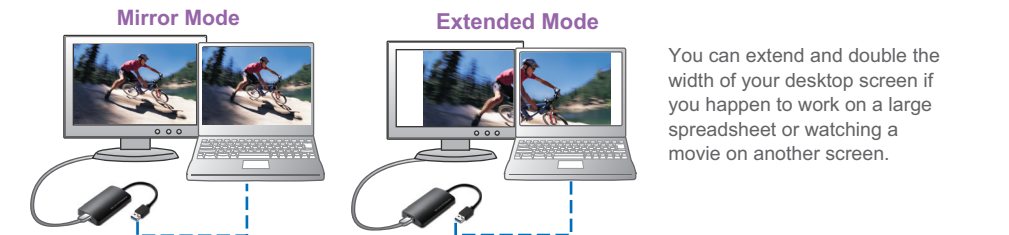

Application

You can extend and double the width of your desktop screen if you happen to work on a large spreadsheet or watching a movie on another screen.